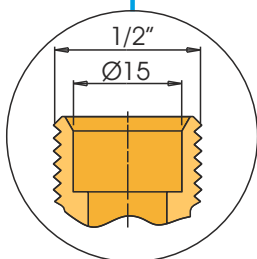

Guida alle connessioni *Fitting guide*

Art. 1631
Per tubo multistrato
For multilayer pipe

Art. 1149
Per tubo Pe-x
For Pe-x pipe