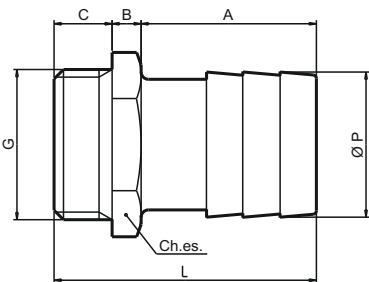

Descrizione

Corpo

Materiale

Ottone CW617N - EN12164
oppure
Ottone CW617N - EN12165

Description

Body

Material

CW617N - EN12164 brass
or
CW617N - EN12165 brass

Caratteristiche Tecniche

Temperatura max di esercizio : 200°C
Temperatura min di esercizio : -20°C
Pressione max di esercizio : 30 bar
Filettature : maschio UNI ISO 228

Technical Features

Maximum temperature : 200°C
Minimum temperature : -20°C
Maximum operating pressure : 30 bar
Threads : male UNI ISO 228

Tabella dimensioni Sizes table

Ø X G	CODICE / CODE	ØP	L	A	B	C	Ch.es.	MATERIALE MATERIAL
6 X 1/4"	1500G0602	6,3	33,5	20	5,5	8,0	14	CW617N
8 X 1/4"	1500G0802	8,3	33,5	20	5,5	8,0	14	CW617N
10 X 1/4"	1500G1002	10,3	33,5	20	5,5	8,0	14	CW617N
10 X 3/8"	1500G1003	10,3	34,5	20	5,5	9,0	17	CW617N
12 X 3/8"	1500G1203	12,3	34,5	20	5,5	9,0	17	CW617N
12 X 1/2"	1500G1204	12,3	35,5	20	5,5	10,0	21	CW617N
13 X 3/8"	1500G1303	13,3	34,5	20	5,5	9,0	17	CW617N
14 X 3/8"	1500G1403	14,3	34,5	20	5,5	9,0	17	CW617N
14 X 1/2"	1500G1404	14,3	35,5	20	5,5	10,0	21	CW617N
15 X 1/2"	1500G1504	15,0	41,5	26	5,5	10,0	21	CW617N
16 X 3/8"	1500G1603	16,0	34,5	20	5,5	9,0	17	CW617N
20 X 1/2"	1500G2004	20,0	42,0	26	6	10,0	24	CW617N
20 X 3/4"	1500G2005	20,0	43,0	26	7	10,0	30	CW617N
25 X 1"	1500G2506	25,0	54,0	33,5	5,5	12,0	30	CW617N
30 X 1"	1500G3006	30,0	56,0	35,5	6	12,0	32	CW617N
35 X 1"1/4	1500G3507	35,0	59,0	38	6	12,0	38	CW617N
40 X 1"1/2	1500G4008	40,0	78,5	48	10	16,5	45	CW617N
45 X 1"1/2	1500G4508	45,0	72,5	47,5	7,5	13,5	47	CW617N
50 X 2"	1500G5009	50,0	74,5	49,5	11	14,0	54	CW617N