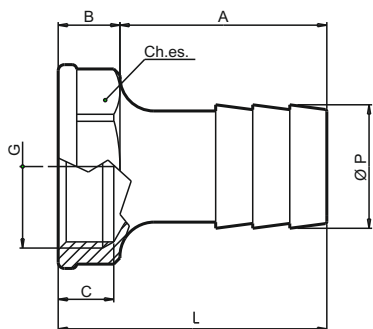

Descrizione

Corpo

Materiale

Ottone CW617N - EN12164
oppure
Ottone CW617N - EN12165

Description

Body

Material

CW617N - EN12164 brass
or
CW617N - EN12165 brass

Caratteristiche Tecniche

Temperatura max di esercizio : 200°C
Temperatura min di esercizio : -20°C
Pressione max di esercizio : 30 bar
Filettature : femmina UNI ISO 228

Technical Features

Maximum temperature : 200°C
Minimum temperature : -20°C
Maximum operating pressure : 30 bar
Threads : female UNI ISO 228

Tabella dimensioni Sizes table

| Ø X G | CODICE / CODE | ØP | L | A | B | C | Ch.es. | MATERIALE MATERIAL |
|------------|---------------|------|------|------|------|------|--------|--------------------|
| 10 X 1/4" | 1501G1002 | 10,3 | 31,0 | 20 | 11 | 9,0 | 17 | CW617N |
| 10 X 3/8" | 1501G1003 | 10,3 | 38,0 | 26 | 12 | 10,0 | 19 | CW617N |
| 10 X 1/2" | 1501G1004 | 10,3 | 38,0 | 26 | 12 | 10,0 | 24 | CW617N |
| 13 X 1/2" | 1501G1304 | 13,3 | 38,0 | 26 | 12 | 10,0 | 24 | CW617N |
| 14 X 3/8" | 1501G1403 | 14,3 | 38,0 | 26 | 12 | 10,0 | 19 | CW617N |
| 15 X 1/2" | 1501G1504 | 15,0 | 38,0 | 26 | 12 | 10,0 | 24 | CW617N |
| 18 X 1/2" | 1501G1804 | 18,0 | 38,0 | 26 | 12 | 10,0 | 24 | CW617N |
| 20 X 3/4" | 1501G2005 | 20,0 | 38,0 | 26 | 12 | 10,0 | 33 | CW617N |
| 25 X 1" | 1501G2506 | 25,0 | 52,5 | 39,5 | 13 | 11,0 | 36 | CW617N |
| 30 X 1" | 1501G3006 | 30,0 | 50,5 | 39 | 11,5 | 11,0 | 36 | CW617N |
| 30 X 1"1/4 | 1500G3007 | 30,0 | 58,5 | 44,5 | 14 | 13,0 | 45 | CW617N |
| 35 X 1"1/4 | 1501G3507 | 35,0 | 56,5 | 43,5 | 13 | 13,0 | 45 | CW617N |