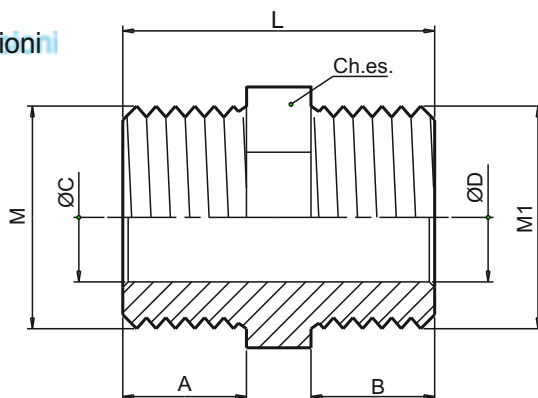

TIEMME

RACCORDERIA GENERICA GENERIC FITTINGS

Serie **1552FD**

Raccordo dritto maschio/maschio
con battuta piana
Straight fitting male/male connector
with flat seat

La raccorderia generica Tiemme si adatta ad ogni tipo di impianto idraulico domestico e commerciale, applicazioni industriali ed agricole, impianti di riscaldamento, igienico sanitari e generalmente con ogni fluido non corrosivo.

Descrizione

Corpo

Materiale

Ottone CW617N - EN12164
OPPURE
Ottone CW617N - EN12165

Description

Body

Material

CW617N - EN12164 brass
OR
CW617N - EN12165 brass

Caratteristiche Tecniche

Temperatura max di esercizio : 200°C
Temperatura min di esercizio : -20°C
Pressione max di esercizio : 30 bar
Filettature : maschio UNI ISO 228

Technical Features

Maximum temperature : 200°C
Minimum temperature : -20°C
Maximum operating pressure : 30 bar
Threads : male UNI ISO 228

Tabella dimensioni Sizes table

M	M1	CODICE / CODE	L	A	B	ØC	ØD	Ch.es.
3/8"	3/8"	1552G000303FD	25,0	10	10	10,0	10,0	19
1/2"	1/2"	1552G000404FD	29,0	11,5	11,5	14,0	14,0	21
3/4"	1/2"	1552G000504FD	30,0	12	11	15,0	15,0	27
3/4"	3/4"	1552G000505FD	30,5	12	12	15,0	15,0	27
1"	3/4"	1552G000605FD	30,0	13	10	20,0	14,5	36
1"	1"	1552G000606FD	39,0	15	15	20,0	20,0	33
1"1/4	1"	1552G000706FD	38,0	14	17	25,0	20,0	46
1"1/2	1"1/4	1552G000807FD	43,0	17	18	32,0	32,0	50
2"	1"1/2	1552G000908FD	46,0	20	17	40,0	39,0	60