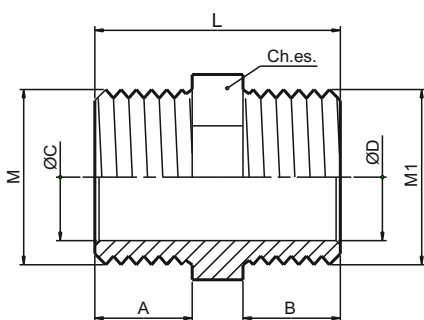

Descrizione	Materiale	Trattamento	Caratteristiche Tecniche
Corpo	Ottone CW617N - EN12164 OPPURE Ottone CW617N - EN12165	Nichelato Nichelato	Temperatura max di esercizio : 200°C Temperatura min di esercizio : -20°C Pressione max di esercizio : 30 bar Filettature : maschio UNI ISO 228
Description	Material	Treatment	Technical Features
Body	CW617N - EN12164 brass OR CW617N - EN12165 brass	Nickel-plated Nickel-plated	Maximum temperature : 200°C Minimum temperature : -20°C Maximum operating pressure : 30 bar Threads : male UNI ISO 228

### Tabella dimensioni Sizes table

M	M1	CODICE CODE	CODICE CODE	L	A	B	ØC	ØD	Ch.es.	MATERIALE MATERIAL
1/4"	1/4"	1552G000202	150 0354	22,5	8,5	9	8,2	8,0	14	CW617N
3/8"	1/4"	1552G000302	150 0306	23,0	10	9	12,0	8,0	17	CW617N
3/8"	3/8"	1552G000303	150 0218	24,0	10	10	12,0	12,0	17	CW617N
1/2"	1/4"	1552G000402	150 0395	24,5	11,5	9	15,0	8,0	21	CW617N
1/2"	3/8"	1552G000403	150 0074	25,5	11,5	10	15,0	12,0	21	CW617N
1/2"	1/2"	1552G000404	150 0002	27,0	11,5	11,5	15,0	15,0	21	CW617N
3/4"	1/2"	1552G000504	150 0012	30,0	13	11,5	20,0	15,0	27	CW617N
3/4"	3/4"	1552G000505	150 0008	32,0	13	13	20,5	20,5	27	CW617N
1"	1/2"	1552G000604	150 0089	33,0	15	11,5	25,5	15,0	34	CW617N
1"	3/4"	1552G000605	150 0022	33,0	15	13	25,5	20,5	34	CW617N
1"	1"	1552G000606	150 0001	36,5	15	15	25,5	25,5	34	CW617N
1 1/4"	1"	1552G000706	150 0044	40,0	16	15	32,0	25,5	42	CW617N
1 1/4"	1 1/4"	1552G000707	150 0025	41,5	16	16	34,0	34,0	46	CW617N
1 1/2"	1 1/4"	1552G000807	150 0097	45,0	17	16	39,0	32,0	48	CW617N
1 1/2"	1 1/2"	1552G000808	150 0088	46,0	17	17	39,0	39,0	48	CW617N
2"	1 1/2"	1552G000908	150 0164	52,0	21	17	50,0	39,0	60	CW617N
2"	2"	1552G000909	150 0081	56,0	21	21	50,0	50,0	60	CW617N
2 1/2"	1 1/2"	1552G001008	150 0486	61,0	27	20	63,0	39,0	Ott.76	CW617N
2 1/2"	2 1/2"	1552G001010	150 0279	68,0	27	27	63,0	63,0	Ott.76	CW617N
3"	3"	1552G001111	150 0375	75,0	30	30	74,0	74,0	Ott.89	CW617N
4"	4"	1552G001212	150 0487	90,0	36	36	98,0	98,0	Ott.115	CW617N