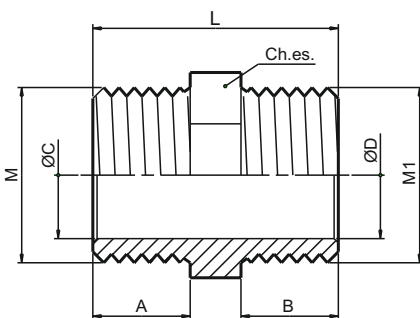

Descrizione

Corpo

Materiale

Ottone CW617N - EN12164
OPPURE
Ottone CW617N - EN12165

Description

Body

Material

CW617N - EN12164 brass
OR
CW617N - EN12165 brass

Caratteristiche Tecniche

Temperatura max di esercizio : 200°C
Temperatura min di esercizio : -20°C
Pressione max di esercizio : 30 bar
Filettature : maschio UNI ISO 228

Technical Features

Maximum temperature : 200°C
Minimum temperature : -20°C
Maximum operating pressure : 30 bar
Threads : male UNI ISO 228

Tabella dimensioni Sizes table

M	M1	CODICE CODE	CODICE CODE	L	A	B	ØC	ØD	Ch.es.	MATERIALE MATERIAL
1/4"	1/4"	1552G000202	150 0354	22,5	8,5	9	8,2	8,0	14	CW617N
3/8"	1/4"	1552G000302	150 0306	23,0	10	9	12,0	8,0	17	CW617N
3/8"	3/8"	1552G000303	150 0218	24,0	10	10	12,0	12,0	17	CW617N
1/2"	1/4"	1552G000402	150 0395	24,5	11,5	9	15,0	8,0	21	CW617N
1/2"	3/8"	1552G000403	150 0074	25,5	11,5	10	15,0	12,0	21	CW617N
1/2"	1/2"	1552G000404	150 0002	27,0	11,5	11,5	15,0	15,0	21	CW617N
3/4"	1/2"	1552G000504	150 0012	30,0	13	11,5	20,0	15,0	27	CW617N
3/4"	3/4"	1552G000505	150 0008	32,0	13	13	20,5	20,5	27	CW617N
1"	1/2"	1552G000604	150 0089	33,0	15	11,5	25,5	15,0	34	CW617N
1"	3/4"	1552G000605	150 0022	33,0	15	13	25,5	20,5	34	CW617N
1"	1"	1552G000606	150 0001	36,5	15	15	25,5	25,5	34	CW617N
1 1/4"	1"	1552G000706	150 0044	40,0	16	15	32,0	25,5	42	CW617N
1 1/4"	1 1/4"	1552G000707	150 0025	41,5	16	16	34,0	34,0	46	CW617N
1 1/2"	1 1/4"	1552G000807	150 0097	45,0	17	16	39,0	32,0	48	CW617N
1 1/2"	1 1/2"	1552G000808	150 0088	46,0	17	17	39,0	39,0	48	CW617N
2"	1 1/2"	1552G000908	150 0164	52,0	21	17	50,0	39,0	60	CW617N
2"	2"	1552G000909	150 0081	56,0	21	21	50,0	50,0	60	CW617N
2 1/2"	1 1/2"	1552G001008	150 0486	61,0	27	20	63,0	39,0	Ott.76	CW617N
2 1/2"	2 1/2"	1552G001010	150 0279	68,0	27	27	63,0	63,0	Ott.76	CW617N
3"	3"	1552G001111	150 0375	75,0	30	30	74,0	74,0	Ott.89	CW617N
4"	4"	1552G001212	150 0487	90,0	36	36	98,0	98,0	Ott.115	CW617N