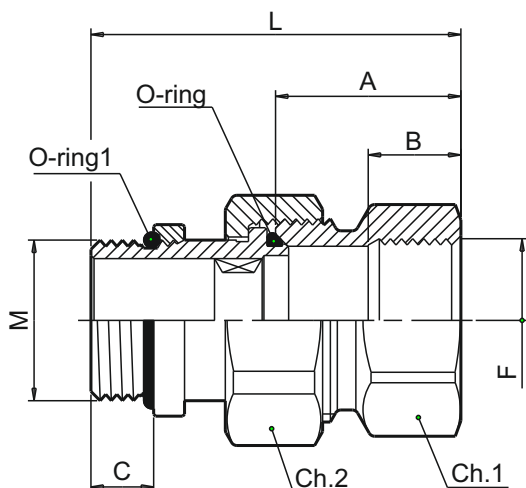

TIEMME

RACCORDERIA GENERICA GENERIC FITTINGS

Serie **1555NR**

Raccordo dritto tre pezzi nichelato con O-ring e pretenuta sul filetto maschio
Nickel-plated 3-pieces straight fitting with O-ring and pre-sealed male thread

The brass generic fittings are suitable for domestic and commercial plumbing, industrial, agricultural application and generally with every non aggressive fluid.

Tabella dimensioni
Sizes table

M	F	CODICE / CODE	L	A	B	C	Ch.1	Ch.2	O-ring	O-ring1
G 3/4"	G 3/4"	1500589	60	30	15	10	es.33	es.37	23,47x2,62	22,22x2,62
G 1"	G 1"	1500552	70	36	18	10,5	es.39	ott.46	29,82x2,62	29,82x2,62
G 1"1/4	G 1"1/4	1500595	77	39	21	12,8	ott.48	ott.52	36,17x2,62	36,10x3,53

Technical Features

Maximum temperature : 110°C
 Minimum temperature : -20°C
 Maximum operating pressure : 30 bar
 Threads : female UNI ISO 228
 male UNI ISO 228

Descrizione Materiale

Corpo	Ottone CW617N - EN12165	Nichelatura
Dado	Ottone CW617N - EN12165	Nichelatura
Codolo	Ottone CW617N - EN12165	Nichelatura
Anello	Ottone CW617N - EN12164	Nichelatura
O-ring	Gomma nitrilica NBR	-

Description Material

Body	CW617N - EN12165 brass	Nickel-plated
Nut	CW617N - EN12165 brass	Nickel-plated
Tail	CW617N - EN12165 brass	Nickel-plated
Ring	CW617N - EN12164 brass	Nickel-plated
O-ring	Nitrile rubber NBR	-