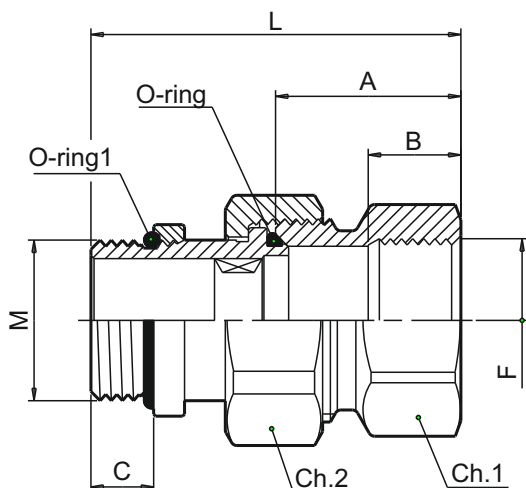

## RACCORDERIA GENERICA GENERIC FITTINGS

Serie **1555R**

Raccordo dritto tre pezzi nichelato con O-ring e pretenuta sul filetto maschio  
Nickel-plated 3-pieces straight fitting with O-ring and pre-sealed male thread

The brass generic fittings are suitable for domestic and commercial plumbing, industrial, agricultural application and generally with every non aggressive fluid.

Tabella dimensioni  
Sizes table

M	F	CODICE / CODE	L	A	B	C	Ch.1	Ch.2	O-ring	O-ring1
G 3/4"	G 3/4"	1500523	60	30	15	10	es.33	es.37	23,47x2,62	22,22x2,62
G 1"	G 1"	1500283	70	36	18	10,5	es.39	ott.46	29,82x2,62	29,82x2,62
G 1"1/4	G 1"1/4	1500524	77	39	21	12,8	ott.48	ott.52	36,17x2,62	36,10x3,53

### Technical Features

Maximum temperature : 110°C  
 Minimum temperature : -20°C  
 Maximum operating pressure : 30 bar  
 Threads : female UNI ISO 228  
 male UNI ISO 228

### Descrizione Materiale Trattamento

Corpo Ottone CW617N - EN12165 -  
 Dado Ottone CW617N - EN12165 -  
 Codolo Ottone CW617N - EN12165 -  
 Anello Ottone CW617N - EN12164 -  
 O-ring Gomma nitrilica NBR