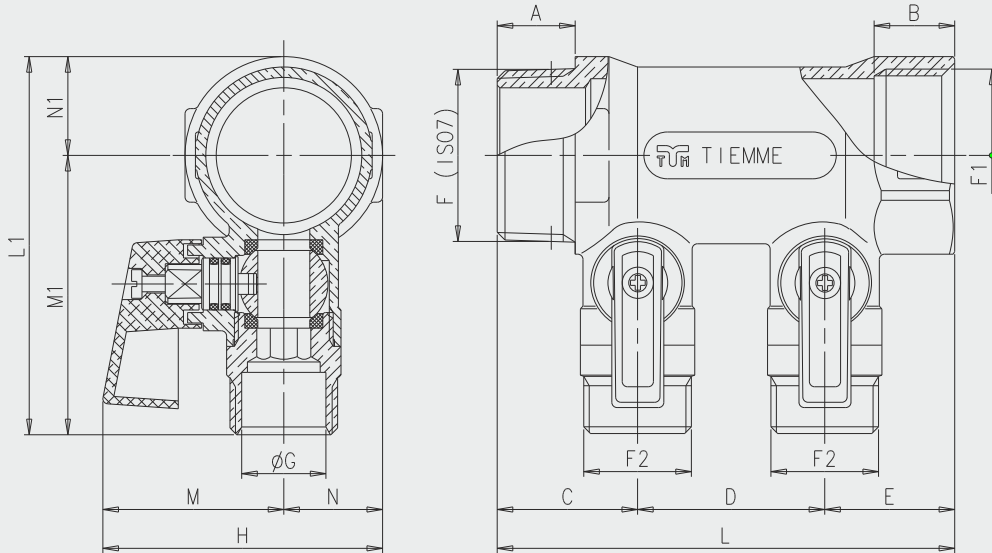

Serie NINO

Art. 18...CP

Tabella dimensioni

Sizes table

Codice/Code	Size	A	B	C	D	E	F	F1	F2	G	H	L	L1	M	M1	N	N1
1822G160402 1820002	3/4"	16,5	16,5	28,5	36,0	27,0	3/4"	3/4"	1/2"	16,2	51,0	91,5	66,5	35,0	50,5	16,0	16,0
1823G160403 1820001	3/4"	16,5	16,5	28,5	36,0	27,0	3/4"	3/4"	1/2"	16,2	51,0	127,5	66,5	35,0	50,5	16,0	16,0
1824G160404 1820016	3/4"	16,5	16,5	28,5	36,0	27,0	3/4"	3/4"	1/2"	16,2	51,0	163,5	66,5	35,0	50,5	16,0	16,0
1832G160402 1820006	1"	17,0	17,0	29,0	36,0	27,0	1"	1"	1/2"	16,2	54,0	92,0	72,5	35,0	53,5	19,0	19,0
1833G160403 1820005	1"	17,0	17,0	29,0	36,0	27,0	1"	1"	1/2"	16,2	54,0	128,0	72,5	35,0	53,5	19,0	19,0
1822G140402CP 1820009	3/4"	16,5	16,5	28,5	36,0	27,0	3/4"	3/4"	1/2"	14,0	51,0	91,5	66,5	35,0	50,5	16,0	16,0
1823G140403CP 1820008	3/4"	16,5	16,5	28,5	36,0	27,0	3/4"	3/4"	1/2"	14,0	51,0	127,5	66,5	35,0	50,5	16,0	16,0
1832G140402CP 1820014	1"	17,0	17,0	29,0	36,0	27,0	1"	1"	1/2"	14,0	54,0	92,0	72,5	35,0	53,5	19,0	19,0
1833G140403CP 1820013	1"	17,0	17,0	29,0	36,0	27,0	1"	1"	1/2"	14,0	54,0	128,0	72,5	35,0	53,5	19,0	19,0