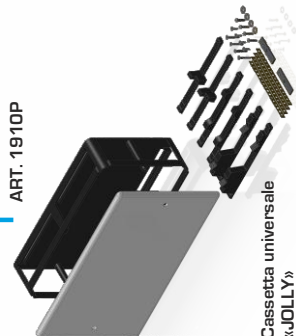

Due to the configuration they may be used to distribute cold/hot water in parallel reducing at minimum the pressure drop.

The manifolds are produced according to the relevant rules and are certified for material chemical composition and dimensional request.

TIEMME

COLLETTORI CON VALVOLE A SFERA Manifolds with ball valves

Serie NINO

Cassette utilizzabili
Boxes used

ART. 1910P

Cassetta universale
«JOLLY» Universal
box

ART. 1810

Cassetta universale
Universal box

ART. 1920-1930

Cassetta universale
in metallo
Universal metallic box

ART. 1939/1940

Cassetta regolabile in
altezza e profondità
Metallic box with height and
depth adjustable

ART. 1939/1940

Cassetta regolabile
in altezza e
profondità
Metallic box with
height and
depth adjustable