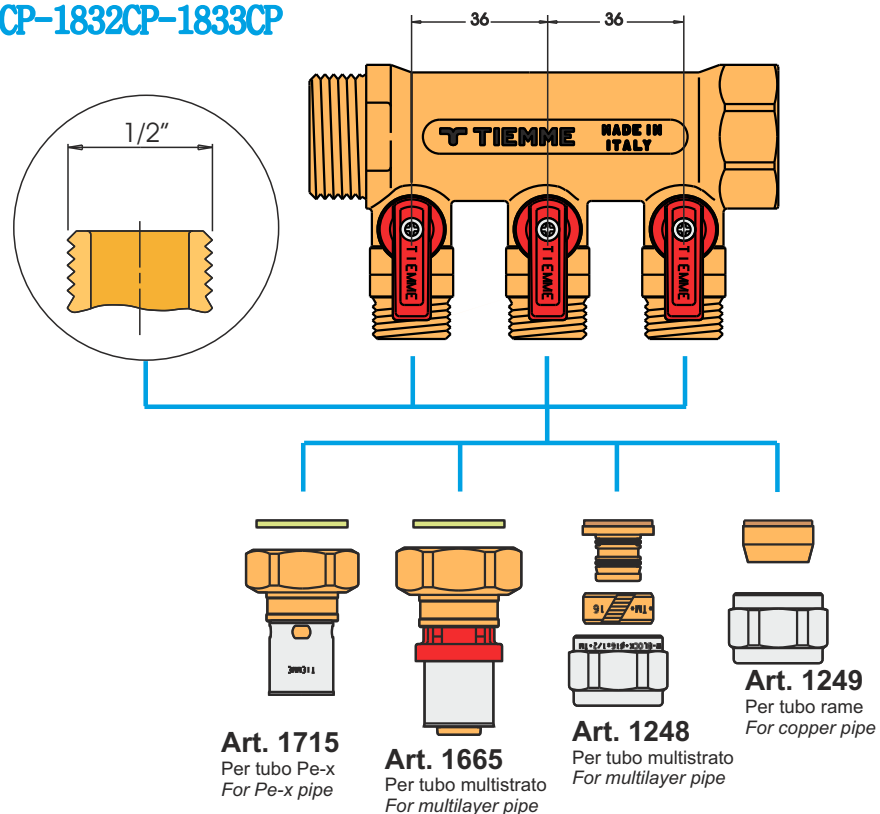

Serie NINO

Art. 18...CP

Tabella dimensioni

Sizes table

Codice/Code	Size	A	B	C	D	E	F	F1	F2	G	H	L	L1	M	M1	N	N1
1822G160402 1820002	3/4"	16,5	16,5	28,5	36,0	27,0	3/4"	3/4"	1/2"	16,2	51,0	91,5	66,5	35,0	50,5	16,0	16,0
1823G160403 1820001	3/4"	16,5	16,5	28,5	36,0	27,0	3/4"	3/4"	1/2"	16,2	51,0	127,5	66,5	35,0	50,5	16,0	16,0
1824G160404 1820016	3/4"	16,5	16,5	28,5	36,0	27,0	3/4"	3/4"	1/2"	16,2	51,0	163,5	66,5	35,0	50,5	16,0	16,0
1832G160402 1820006	1"	17,0	17,0	29,0	36,0	27,0	1"	1"	1/2"	16,2	54,0	92,0	72,5	35,0	53,5	19,0	19,0
1833G160403 1820005	1"	17,0	17,0	29,0	36,0	27,0	1"	1"	1/2"	16,2	54,0	128,0	72,5	35,0	53,5	19,0	19,0
1822G140402CP 1820009	3/4"	16,5	16,5	28,5	36,0	27,0	3/4"	3/4"	1/2"	14,0	51,0	91,5	66,5	35,0	50,5	16,0	16,0
1823G140403CP 1820008	3/4"	16,5	16,5	28,5	36,0	27,0	3/4"	3/4"	1/2"	14,0	51,0	127,5	66,5	35,0	50,5	16,0	16,0
1832G140402CP 1820014	1"	17,0	17,0	29,0	36,0	27,0	1"	1"	1/2"	14,0	54,0	92,0	72,5	35,0	53,5	19,0	19,0
1833G140403CP 1820013	1"	17,0	17,0	29,0	36,0	27,0	1"	1"	1/2"	14,0	54,0	128,0	72,5	35,0	53,5	19,0	19,0

Serie NINO

Guida alle connessioni

Fitting guide

Art. 1822-1823-1824-1832-1833

Art. 1822CP-1823CP-1832CP-1833CP

TIEMME Raccorderie S.p.A.
 Via Cavallera 6/A (Loc. Barco) - 25045 Castegnato (Bs) - Italy
 Tel +39 030 2142211 R.A. - Fax +39 030 2142206
 info@tiemme.com - www.tiemme.com

ART. 1920-1930

Cassetta universale
in metallo
Universal metallic box

ART. 1939/1940

Cassetta regolabile in
altezza e profondità
Metallic box with height and
depth adjustable

ART. 1939/1940

Cassetta regolabile
in altezza e
profondità
Metallic box with
height and
depth adjustable