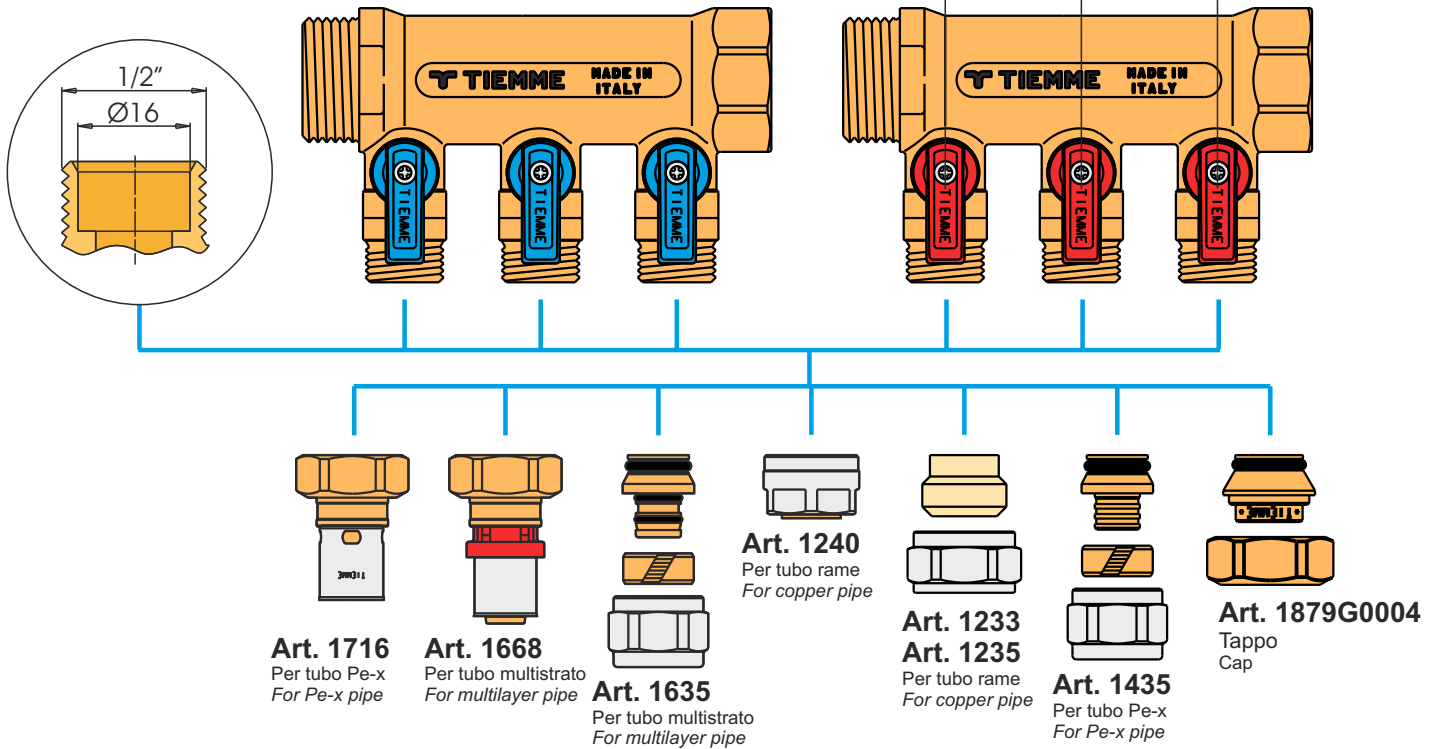

Serie NINO

Art. 18...CP

Tabella dimensioni

Sizes table

Codice/Code	Size	A	B	C	D	E	F	F1	F2	G	H	L	L1	M	M1	N	N1
1822G160402 1820002	3/4"	16,5	16,5	28,5	36,0	27,0	3/4"	3/4"	1/2"	16,2	51,0	91,5	66,5	35,0	50,5	16,0	16,0
1823G160403 1820001	3/4"	16,5	16,5	28,5	36,0	27,0	3/4"	3/4"	1/2"	16,2	51,0	127,5	66,5	35,0	50,5	16,0	16,0
1824G160404 1820016	3/4"	16,5	16,5	28,5	36,0	27,0	3/4"	3/4"	1/2"	16,2	51,0	163,5	66,5	35,0	50,5	16,0	16,0
1832G160402 1820006	1"	17,0	17,0	29,0	36,0	27,0	1"	1"	1/2"	16,2	54,0	92,0	72,5	35,0	53,5	19,0	19,0
1833G160403 1820005	1"	17,0	17,0	29,0	36,0	27,0	1"	1"	1/2"	16,2	54,0	128,0	72,5	35,0	53,5	19,0	19,0
1822G140402CP 1820009	3/4"	16,5	16,5	28,5	36,0	27,0	3/4"	3/4"	1/2"	14,0	51,0	91,5	66,5	35,0	50,5	16,0	16,0
1823G140403CP 1820008	3/4"	16,5	16,5	28,5	36,0	27,0	3/4"	3/4"	1/2"	14,0	51,0	127,5	66,5	35,0	50,5	16,0	16,0
1832G140402CP 1820014	1"	17,0	17,0	29,0	36,0	27,0	1"	1"	1/2"	14,0	54,0	92,0	72,5	35,0	53,5	19,0	19,0
1833G140403CP 1820013	1"	17,0	17,0	29,0	36,0	27,0	1"	1"	1/2"	14,0	54,0	128,0	72,5	35,0	53,5	19,0	19,0

TIEMME Raccorderie S.p.A.
Via Cavallera 6/A (Loc. Barco) - 25045 Castegnato (Bs) - Italy
Tel +39 030 2142211 R.A. - Fax +39 030 2142206
info@tiemme.com - www.tiemme.com

TIEMME

COLLETTORI CON VALVOLE A SFERA Manifolds with ball valves

Serie NINO

Guida alle connessioni

Fitting guide

Art. 1822-1823-1824-1832-1833

Art. 1822CP-1823CP-1832CP-1833CP

TIEMME Raccorderie S.p.A.
 Via Cavallera 6/A (Loc. Barco) - 25045 Castegnato (Bs) - Italy
 Tel +39 030 2142211 R.A. - Fax +39 030 2142206
 info@tiemme.com - www.tiemme.com

ART. 1920-1930

Cassetta universale
in metallo
Universal metallic box

ART. 1939/1940

Cassetta regolabile in
altezza e profondità
Metallic box with height and
depth adjustable

ART. 1939/1940

Cassetta regolabile
in altezza e
profondità
Metallic box with
height and
depth adjustable